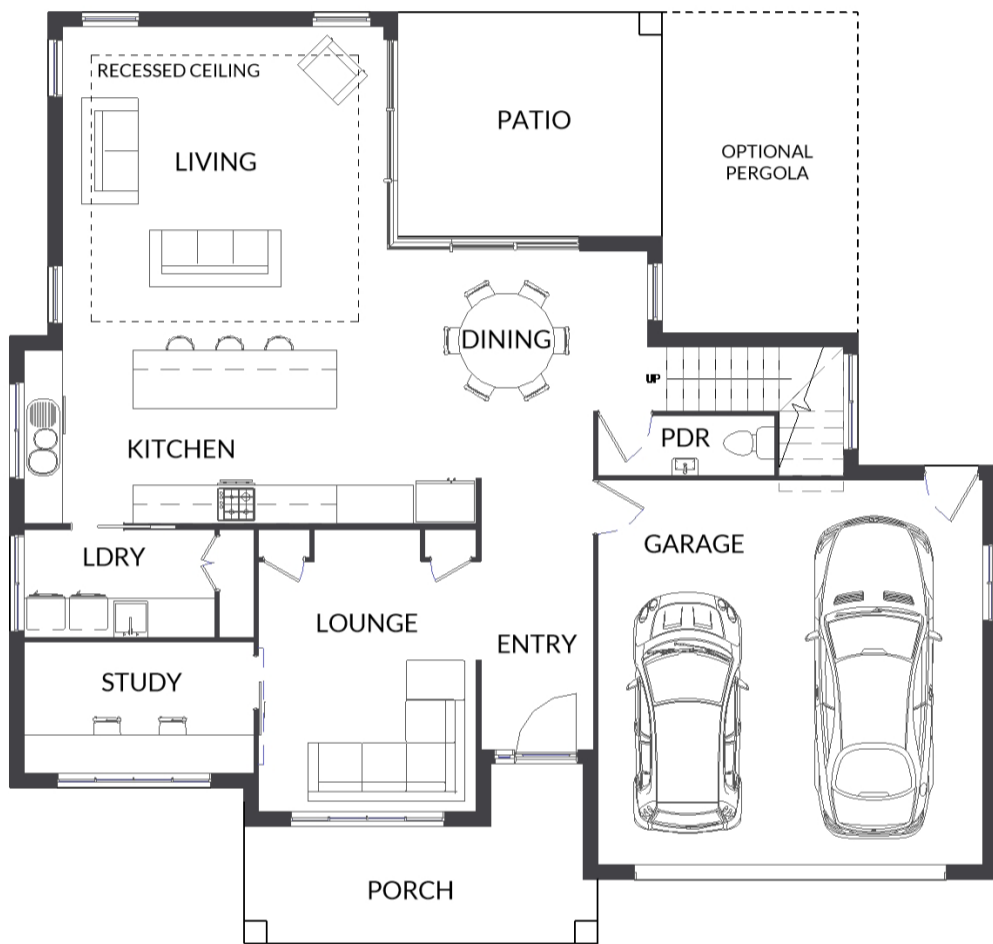

HDA1

HDA Series 43

HDA RENDER 3 PRESENTED

 **3 Bedrooms**

 **2 Living Rooms**

 **3 Bathrooms**

 **2 Car Garage**

 **House Size: 323 sqm**

 **House Width: 15.4 m**

 **House Length: 19.0 m**

HDS Series 45 Includes:

- HDA1
- HDA2
- HDA3
- HDA4
- HDA5

W. www.linealhomes.com.au

E. admin@linealhomes.com.au

P. 0419 786 578

Render 1