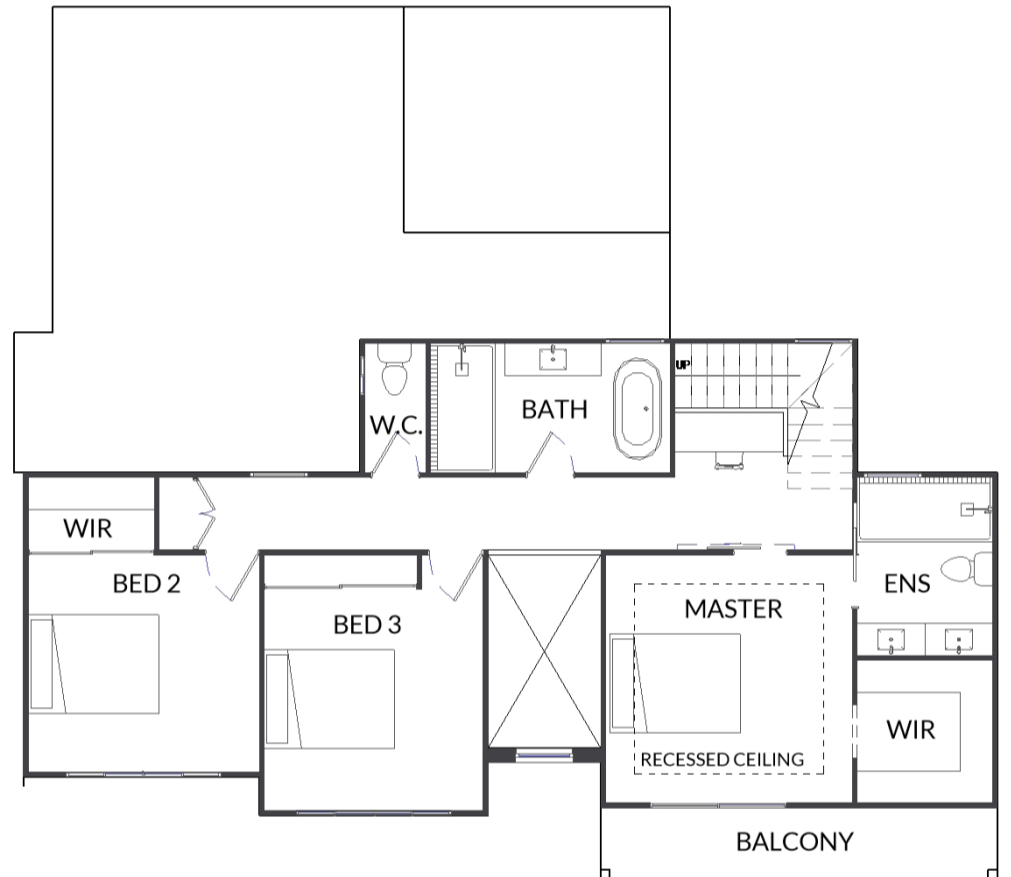

HDA1

HDA Series 43

HDA RENDER 3 PRESENTED

 **3 Bedrooms**

 **2 Living Rooms**

 **3 Bathrooms**

 **2 Car Garage**

 **House Size: 323 sqm**

 **House Width: 15.4 m**

 **House Length: 19.0 m**

HDS Series 45 Includes:

- HDA1
- HDA2
- HDA3
- HDA4
- HDA5

W. www.linealhomes.com.au

E. admin@linealhomes.com.au

P. 0419 786 578

Render 1