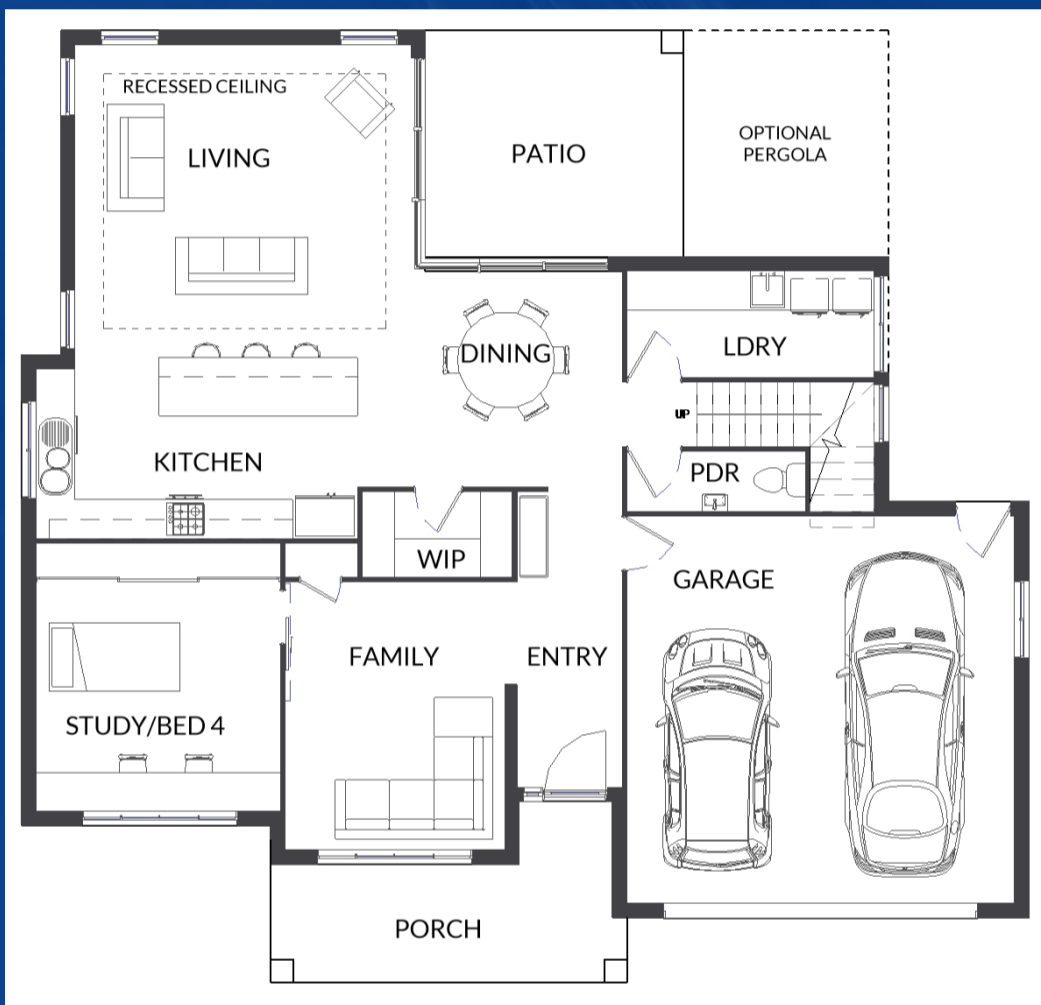

HDA2

HDA Series 43

HDA RENDER 1 PRESENTED

 **4 Bedrooms**

 **2 Living Rooms**

 **3 Bathrooms**

 **2 Car Garage**

 **House Size: 271 sqm**

 **House Width: 15.4 m**

 **House Length: 14.7 m**

HDS Series 45 Includes:

- HDA1
- HDA2
- HDA3
- HDA4
- HDA5

W. www.linealhomes.com.au

E. admin@linealhomes.com.au

P. 0419 786 578

Render 1