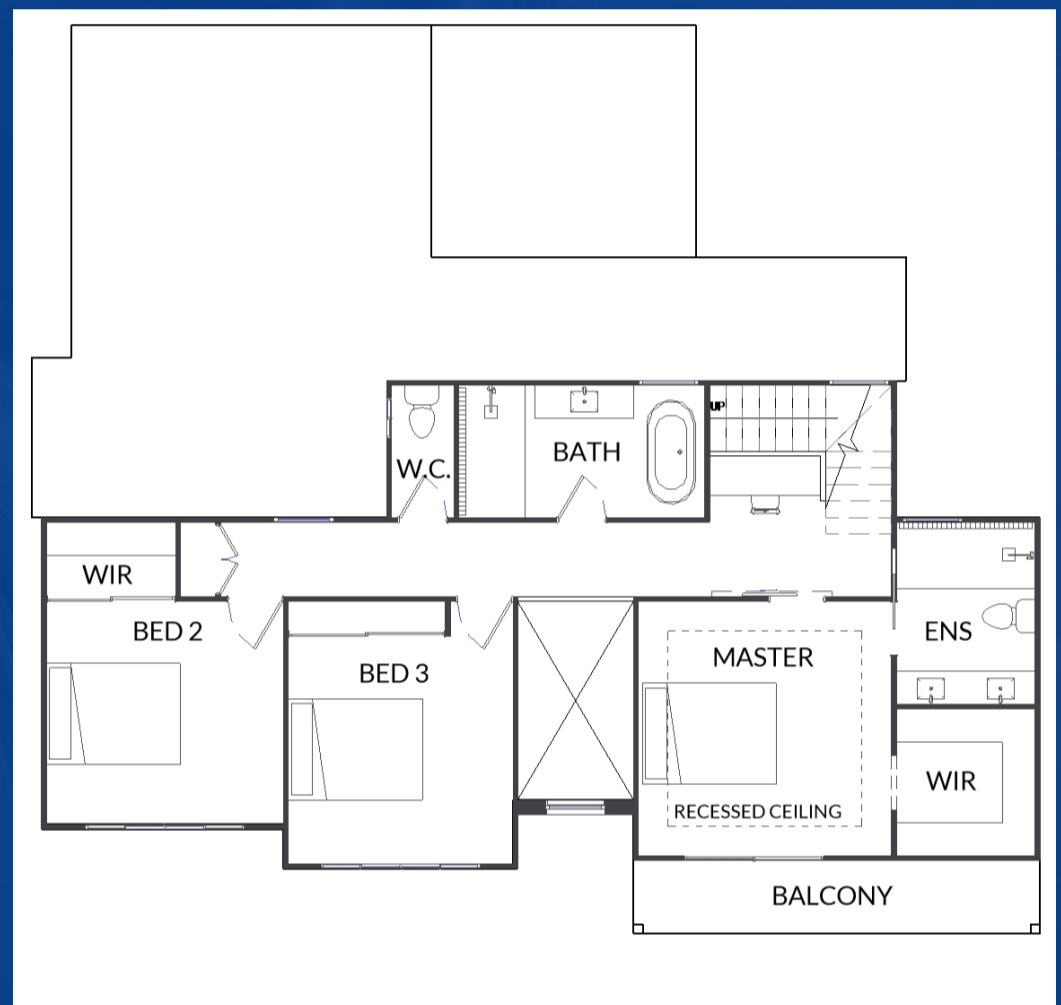

HDA2

HDA Series 43

HDA RENDER 1 PRESENTED

 **4 Bedrooms**

 **2 Living Rooms**

 **3 Bathrooms**

 **2 Car Garage**

 **House Size: 271 sqm**

 **House Width: 15.4 m**

 **House Length: 14.7 m**

HDS Series 45 Includes:

- HDA1
- HDA2
- HDA3
- HDA4
- HDA5

W. www.linealhomes.com.au

E. admin@linealhomes.com.au

P. 0419 786 578

Render 1