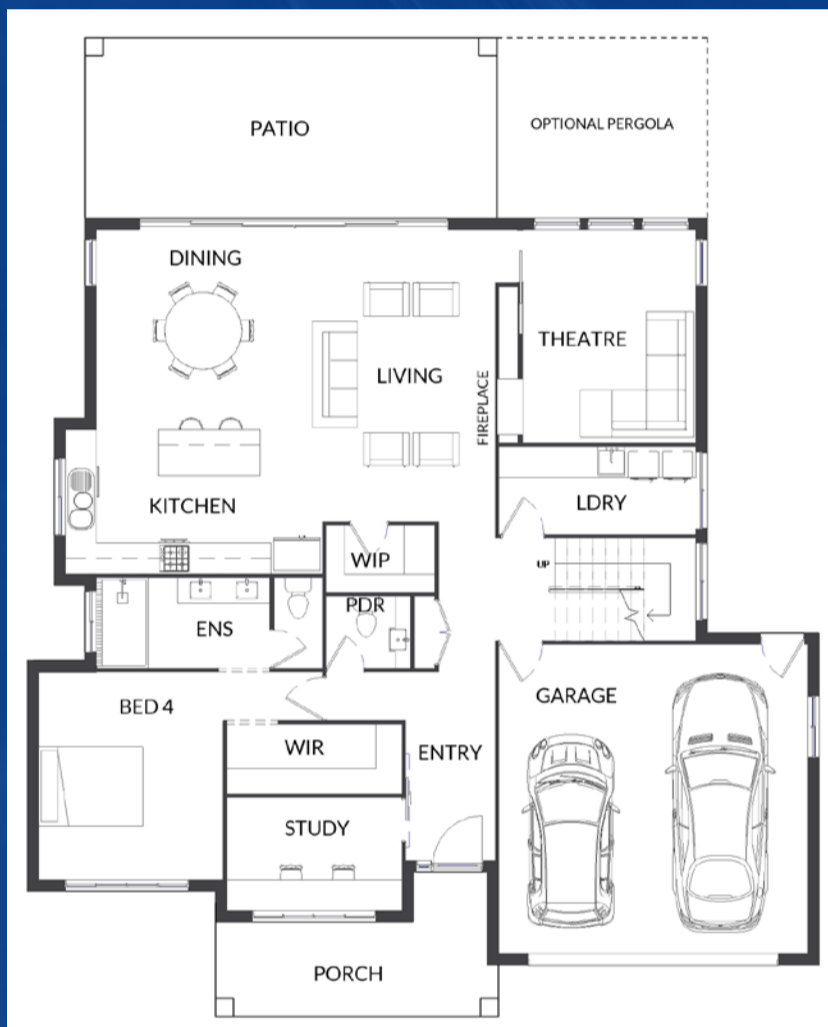

HDA3

HDA Series 43

HDA RENDER 2 PRESENTED

 **4 Bedrooms**

 **2 Living Rooms**

 **4 Bathrooms**

 **2 Car Garage**

 **House Size: 318 sqm**

 **House Width: 15.4 m**

 **House Length: 19.0 m**

HDS Series 45 Includes:

- HDA1
- HDA2
- HDA3
- HDA4
- HDA5

W. www.linealhomes.com.au

E. admin@linealhomes.com.au

P. 0419 786 578

Render 1