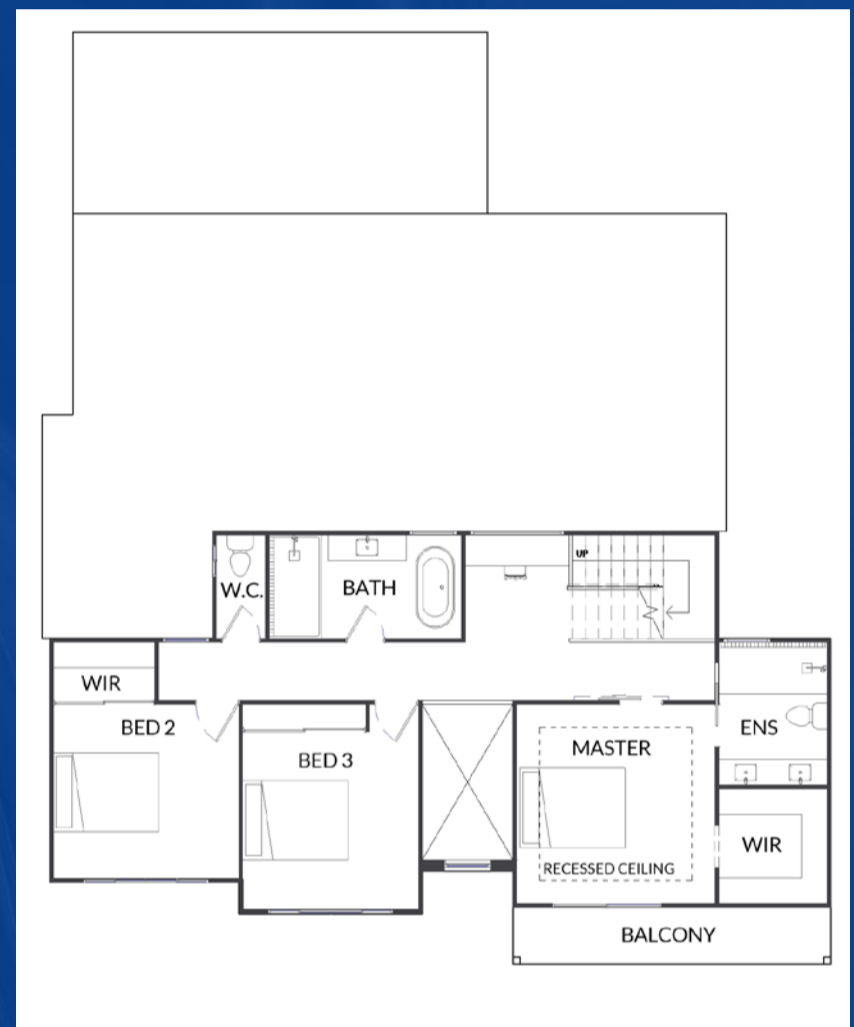

HDA3

HDA Series 43

HDA RENDER 2 PRESENTED

 **4 Bedrooms**

 **2 Living Rooms**

 **4 Bathrooms**

 **2 Car Garage**

 **House Size: 318 sqm**

 **House Width: 15.4 m**

 **House Length: 19.0 m**

HDS Series 45 Includes:

- HDA1
- HDA2
- HDA3
- HDA4
- HDA5

W. www.linealhomes.com.au

E. admin@linealhomes.com.au

P. 0419 786 578

Render 1