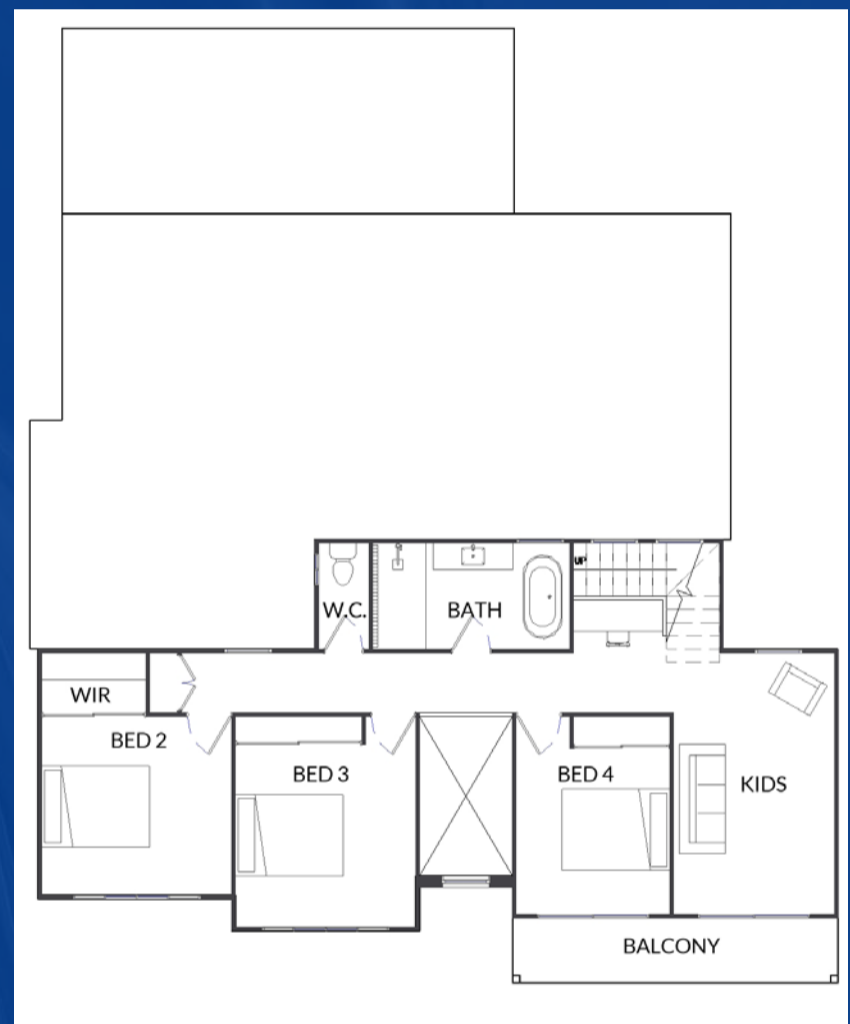

HDA4

HDA Series 43

HDA RENDER 1 PRESENTED

 **4 Bedrooms**

 **4 Living Rooms**

 **3 Bathrooms**

 **2 Car Garage**

 **House Size: 323 sqm**

 **House Width: 15.4 m**

 **House Length: 19.0 m**

HDS Series 45 Includes:

- HDA1
- HDA2
- HDA3
- HDA4
- HDA5

W. www.linealhomes.com.au

E. admin@linealhomes.com.au

P. 0419 786 578

HDA Series 43