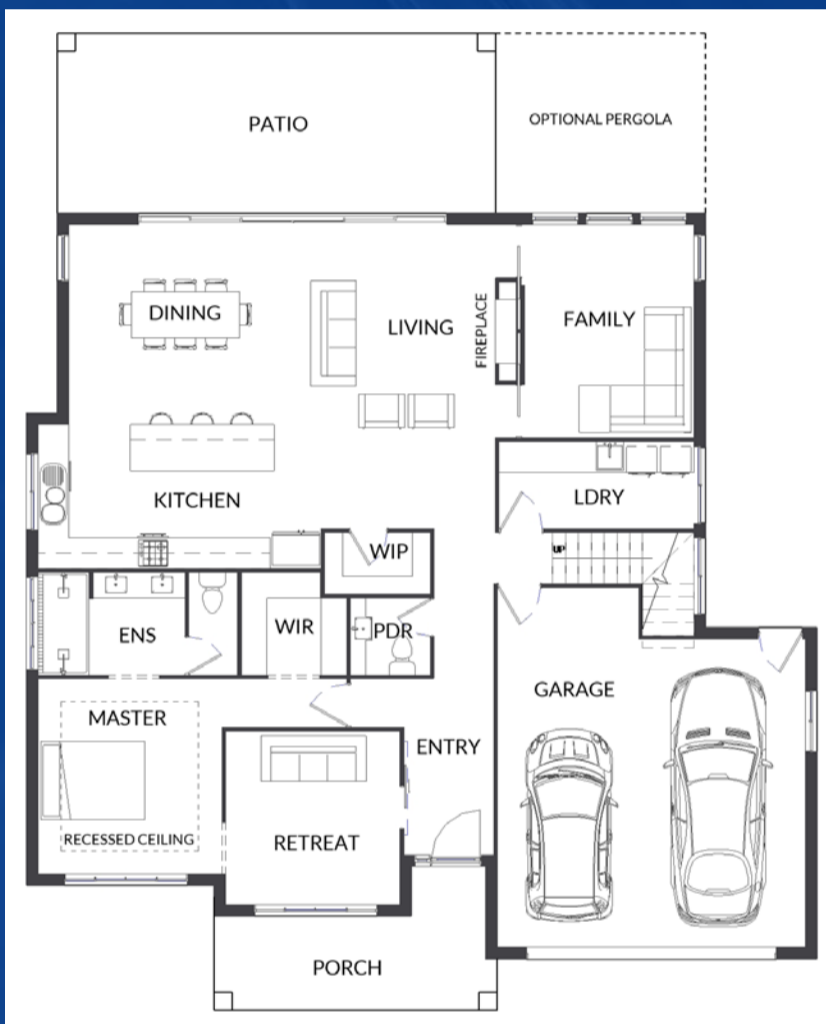

HDA4

HDA Series 43

HDA RENDER 1 PRESENTED

 **4 Bedrooms**

 **4 Living Rooms**

 **3 Bathrooms**

 **2 Car Garage**

 **House Size: 323 sqm**

 **House Width: 15.4 m**

 **House Length: 19.0 m**

HDS Series 45 Includes:

- HDA1
- HDA2
- HDA3
- HDA4
- HDA5

W. www.linealhomes.com.au

E. admin@linealhomes.com.au

P. 0419 786 578

HDA Series 43