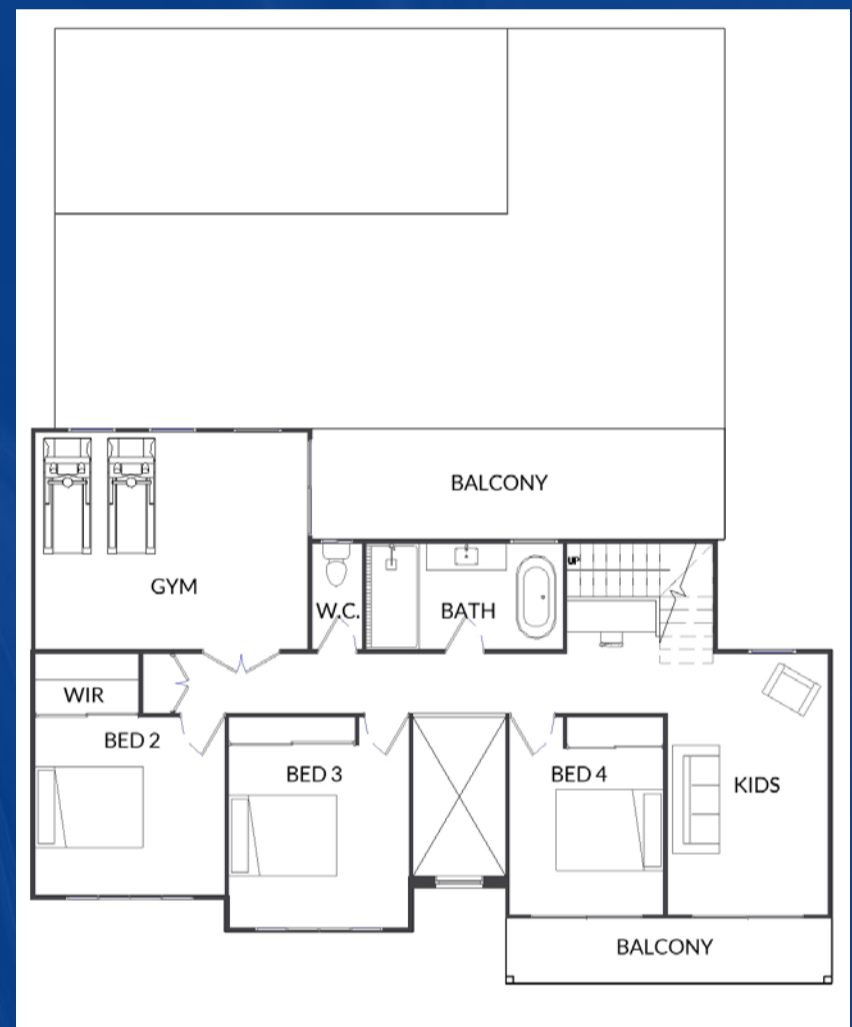

HDA5

HDA Series 43

HDA RENDER 3 PRESENTED

 **4 Bedrooms**

 **5 Living Rooms**

 **3 Bathrooms**

 **2 Car Garage**

 **House Size: 375 sqm**

 **House Width: 15.4 m**

 **House Length: 19.0 m**

HDS Series 45 Includes:

- HDA1
- HDA2
- HDA3
- HDA4
- HDA5

W. www.linealhomes.com.au

E. admin@linealhomes.com.au

P. 0419 786 578

Render 1