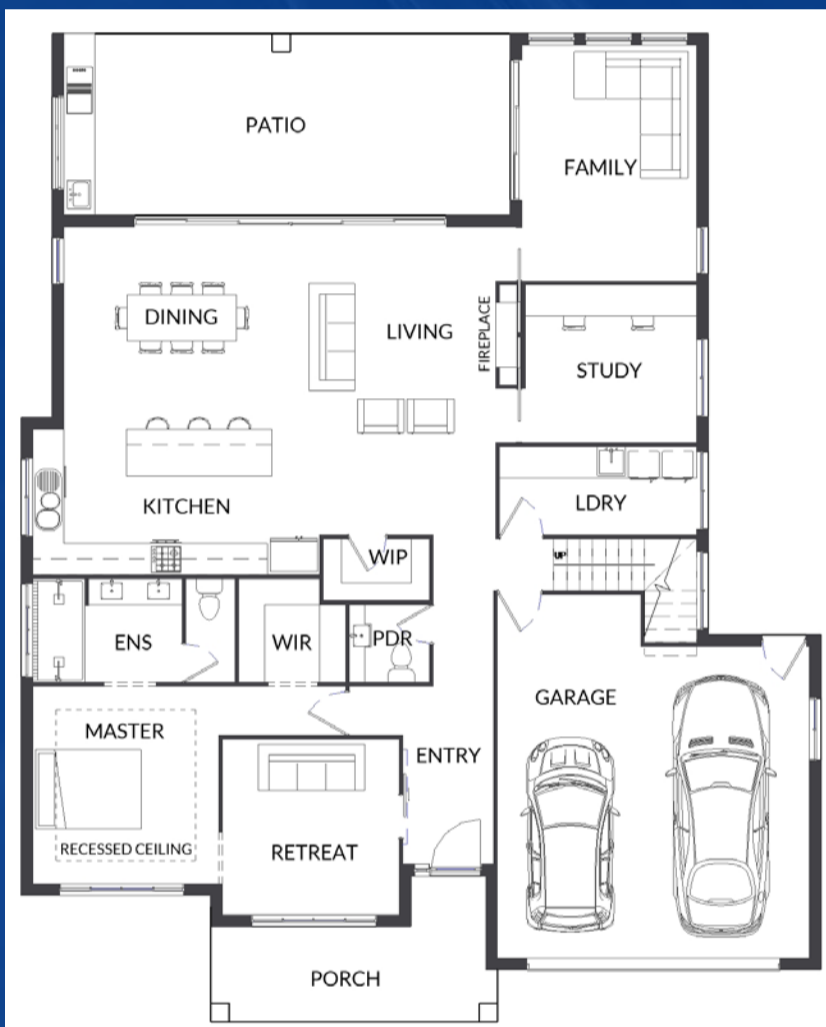

HDA5

HDA Series 43

HDA RENDER 3 PRESENTED

 **4 Bedrooms**

 **5 Living Rooms**

 **3 Bathrooms**

 **2 Car Garage**

 **House Size: 375 sqm**

 **House Width: 15.4 m**

 **House Length: 19.0 m**

HDS Series 45 Includes:

- HDA1
- HDA2
- HDA3
- HDA4
- HDA5

W. www.linealhomes.com.au

E. admin@linealhomes.com.au

P. 0419 786 578

Render 1