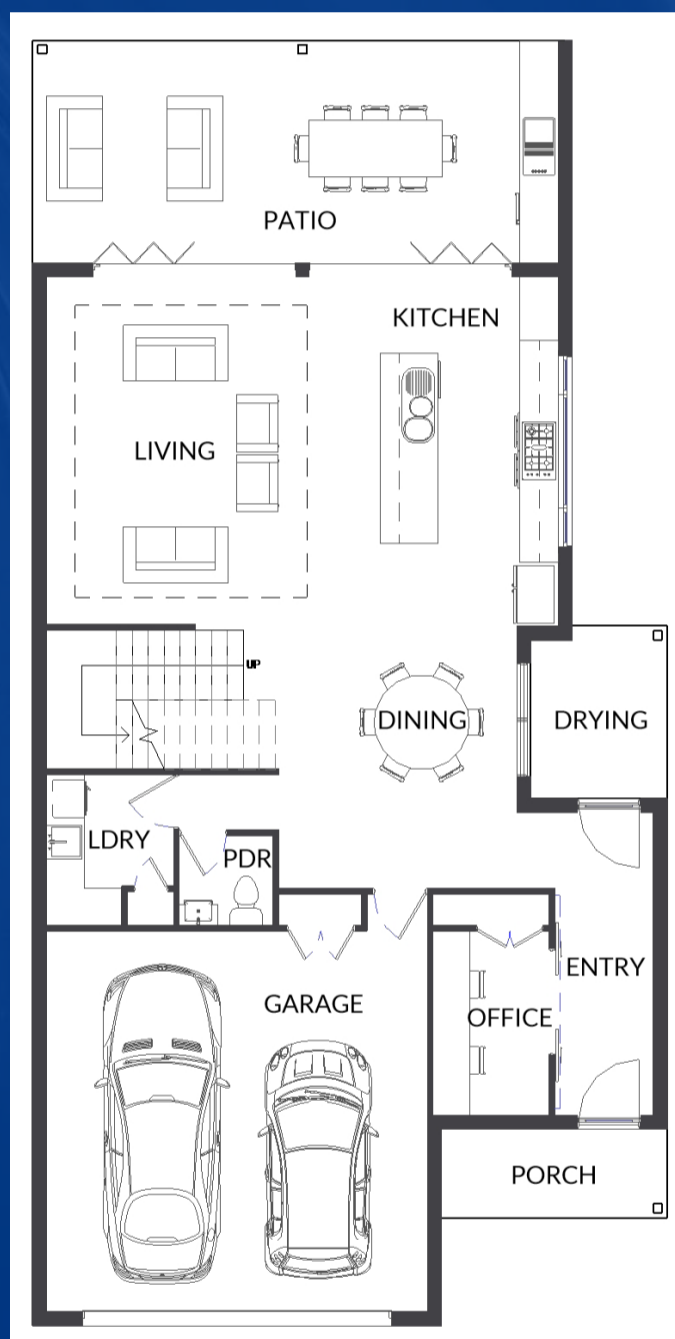

HDC1

HDC Series 45

HDC RENDER 1 PRESENTED

- 3 Bedrooms
- 2 Living Rooms
- 3 Bathrooms
- 2 Car Garage

House Size: 333 sqm

House Width: 10.0 m

House Length: 22.9 m

HDS Series 45 Includes:

- HDC1
- HDC2
- HDC3
- HDC4
- HDC5

W. www.linealhomes.com.au

E. admin@linealhomes.com.au

P. 0419 786 578