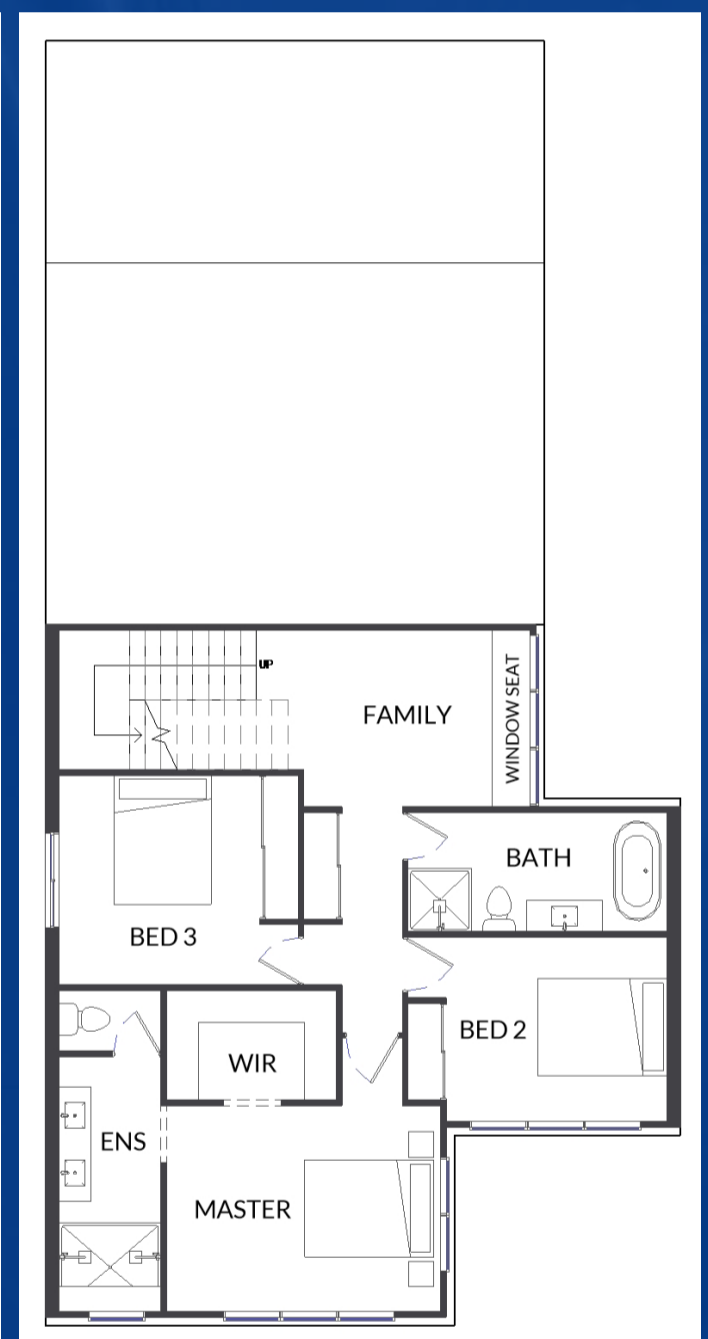

HDC1

HDC Series 45

HDC RENDER 1 PRESENTED

- 3 Bedrooms
- 2 Living Rooms
- 3 Bathrooms
- 2 Car Garage

House Size: 333 sqm

House Width: 10.0 m

House Length: 22.9 m

HDS Series 45 Includes:

- HDC1
- HDC2
- HDC3
- HDC4
- HDC5

W. www.linealhomes.com.au

E. admin@linealhomes.com.au

P. 0419 786 578