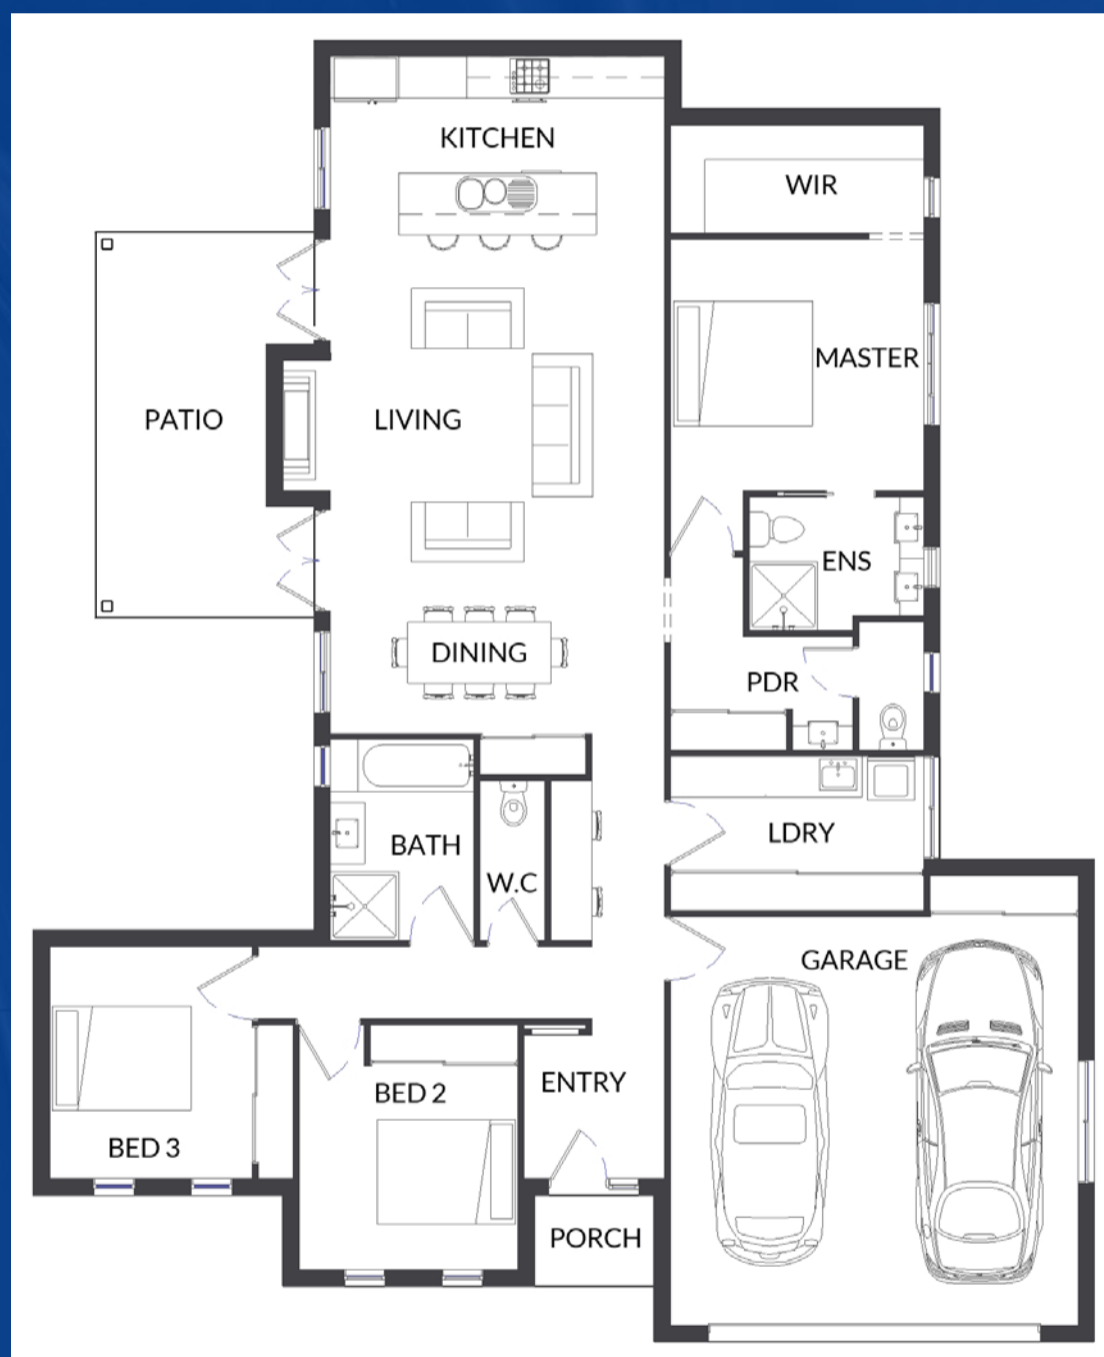

HSC1

HSC Series 62

HSC RENDER 2 PRESENTED

5 Bedrooms

3 Living Rooms

2 Bathrooms

3 Car Garage

House Size: 280 sqm

House Width: 15.5 m

House Length: 21.0 m

HSC Series 62 Includes:

- HSC1
- HSC2
- HSC3
- HSC4
- HSC5

W. www.linealhomes.com.au

E. admin@linealhomes.com.au

P. 0419 786 578